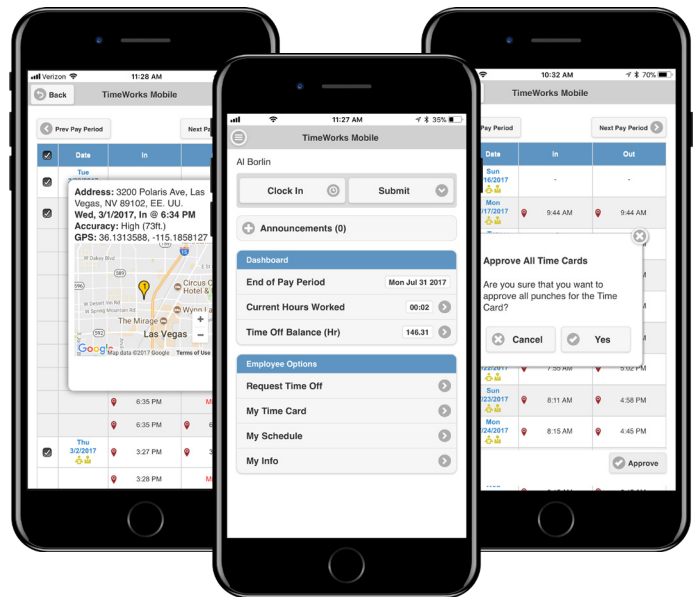

TimeWorksPlus®

Mobile App

A punch clock in your pocket! Clock in/out and manage your time card and PTO

TimeWorksPlus mobile apps simplify accurate workforce management for distributed and on-the-go employees and managers. Punch in/out, approve time cards, submit time-off requests, view schedules and check accruals. Pin-point GPS even adds location data and map views to punch locations.

Power in Your Pocket

Everything employees and managers need to track and manage time in a mobile app.

Punch Clock

Easily clock in and out while including additional data about a punch (department, job, notes and location).

Quick View Dashboard

At a glance see hours worked during pay period and current time-off balance. Easily access announcements and other timekeeping activities.

View/Edit Time Card

Managers and employees can view time cards, edit punches and submit/approve hours for payroll.

GPS Pin-Point Location

Punches are GPS location encoded with coordinates and a map view of the clock in/out location.

Time-off Requests

Employees can submit time-off requests along with viewing accrual balances which managers can approve.

Contact your timekeeping provider for more information.

Distributed/Mobile Workforce Management

TimeWorksPlus Mobile is a powerful tool for employers and managers tasked with managing labor forces that are remote, travel from location to location during a shift and that require verification of on-location services performed.

Managers on the go can monitor workforce coverage, respond to and resolve issues as they happen, correct and approve time cards as well as vacation and PTO requests.

Punch data can include job information for accurate cost tracking, and notes relevant to a particular time segment or location.

Organizations successfully using the TimeWorksPlus Mobile app include:

- Home Health Services
- Security Services
- Construction
- Repair & Maintenance
- Janitorial Services
- Delivery

Downloads

Apple Devices

Android Devices